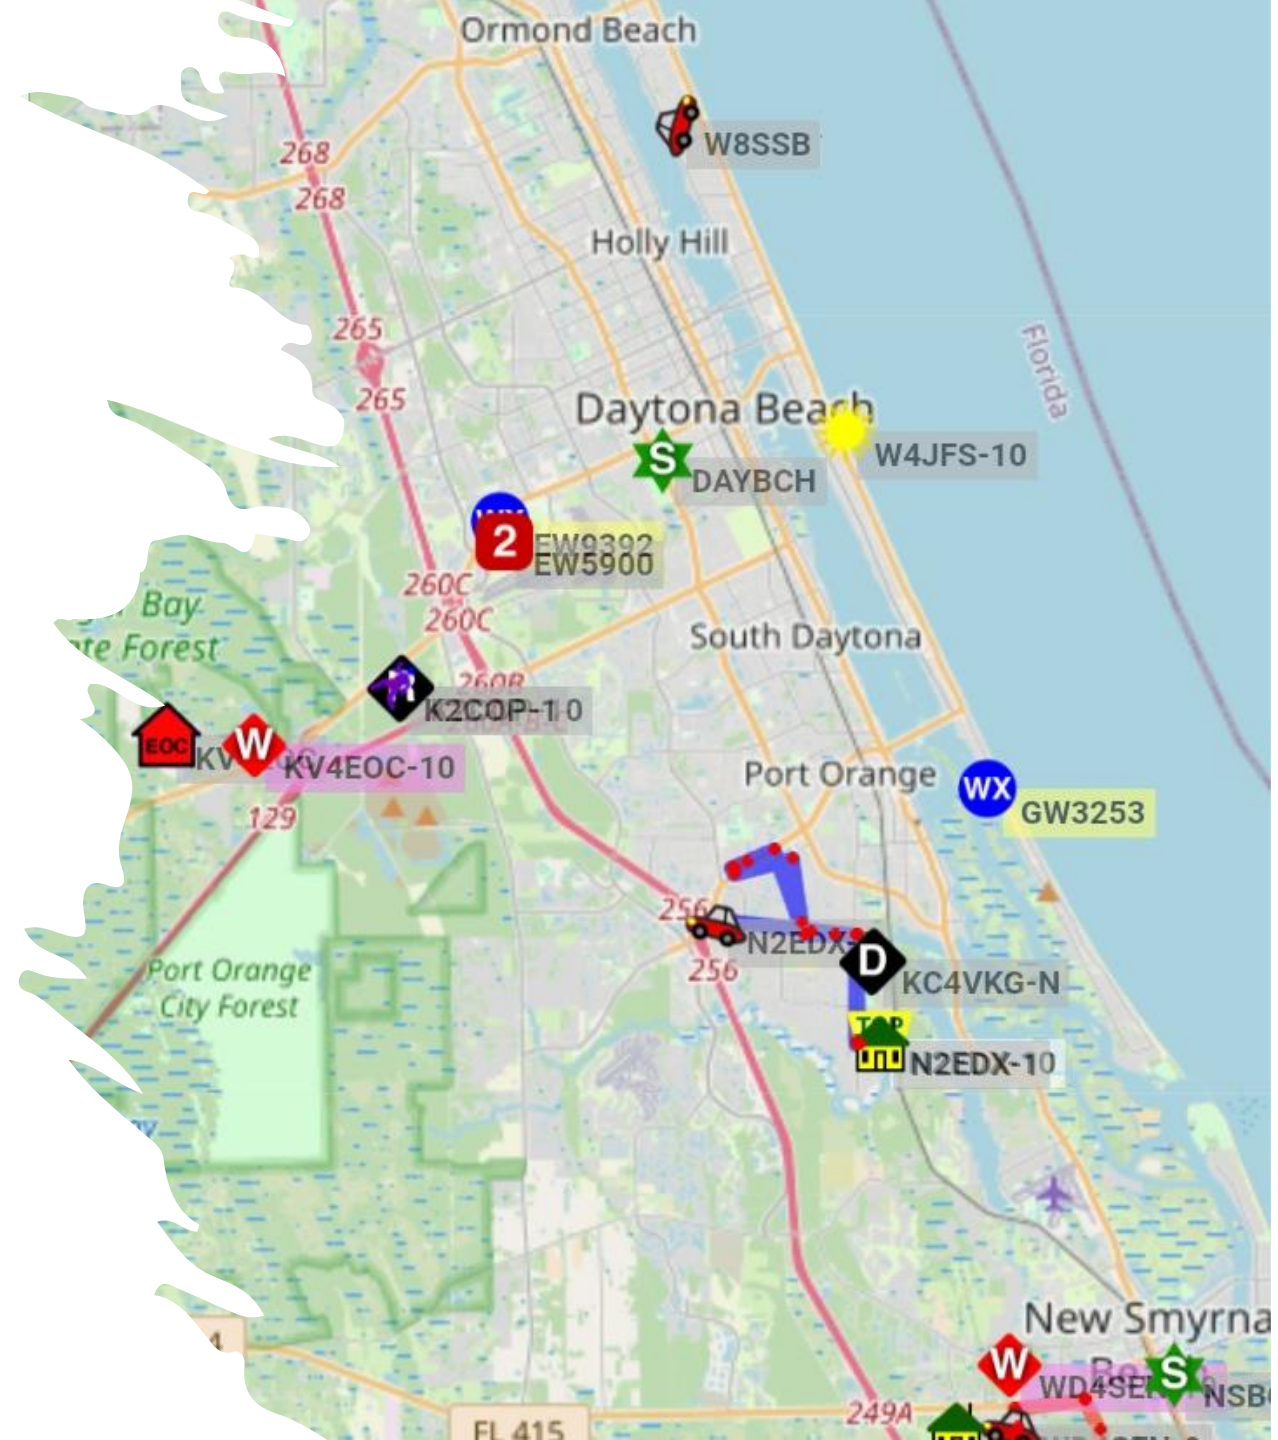

What are some uses of APRS?

Discovering what is in your area! (using www.aprs.fi)
Anyone can use this tool!

Let's Check it out!