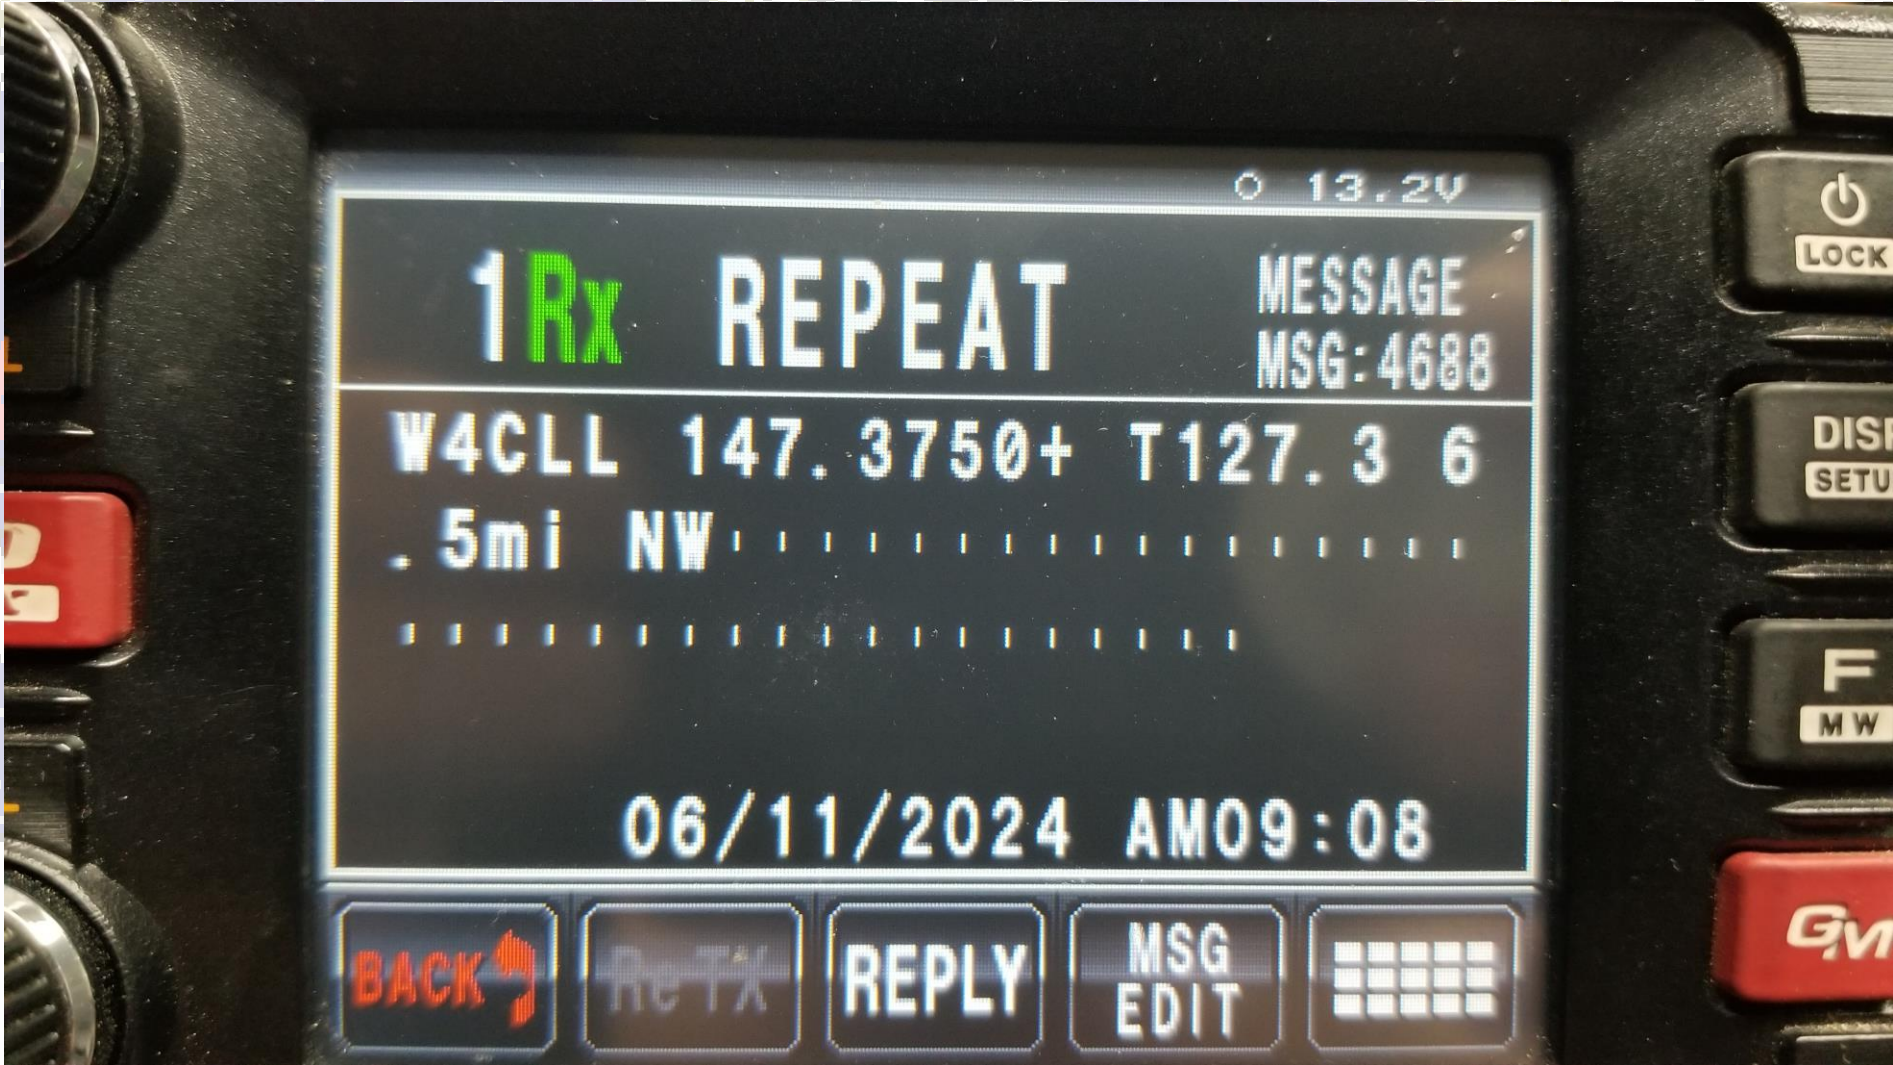

You can query for closest 2 meter, 70 cm, Echolink,
D-Star, Wires-X, or DMR machines, and more!

A list of commands can be found at:

<https://aprs-repeat.hemna.com>

Using REPEAT Example.

REPEAT Example Return.