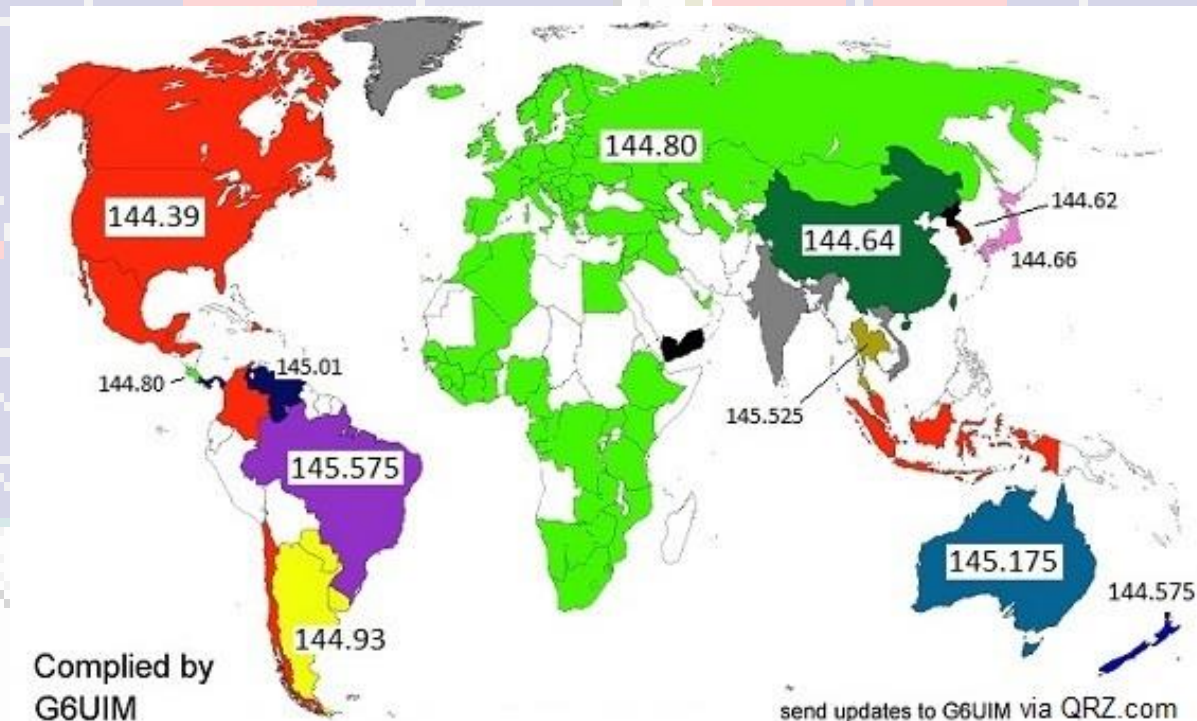

The basics:

The Automatic Packet Reporting System is an amateur radio-based system for real time tactical digital communications in the world.

Not Just For Tracking!

What is APRS?

APRS data is typically broadcast on a single shared frequency to be repeated locally by area relay stations and digipeaters.