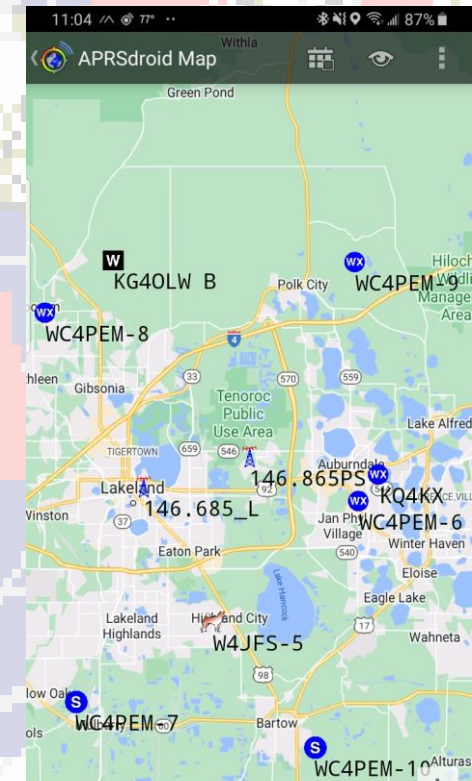

APRSdroid App