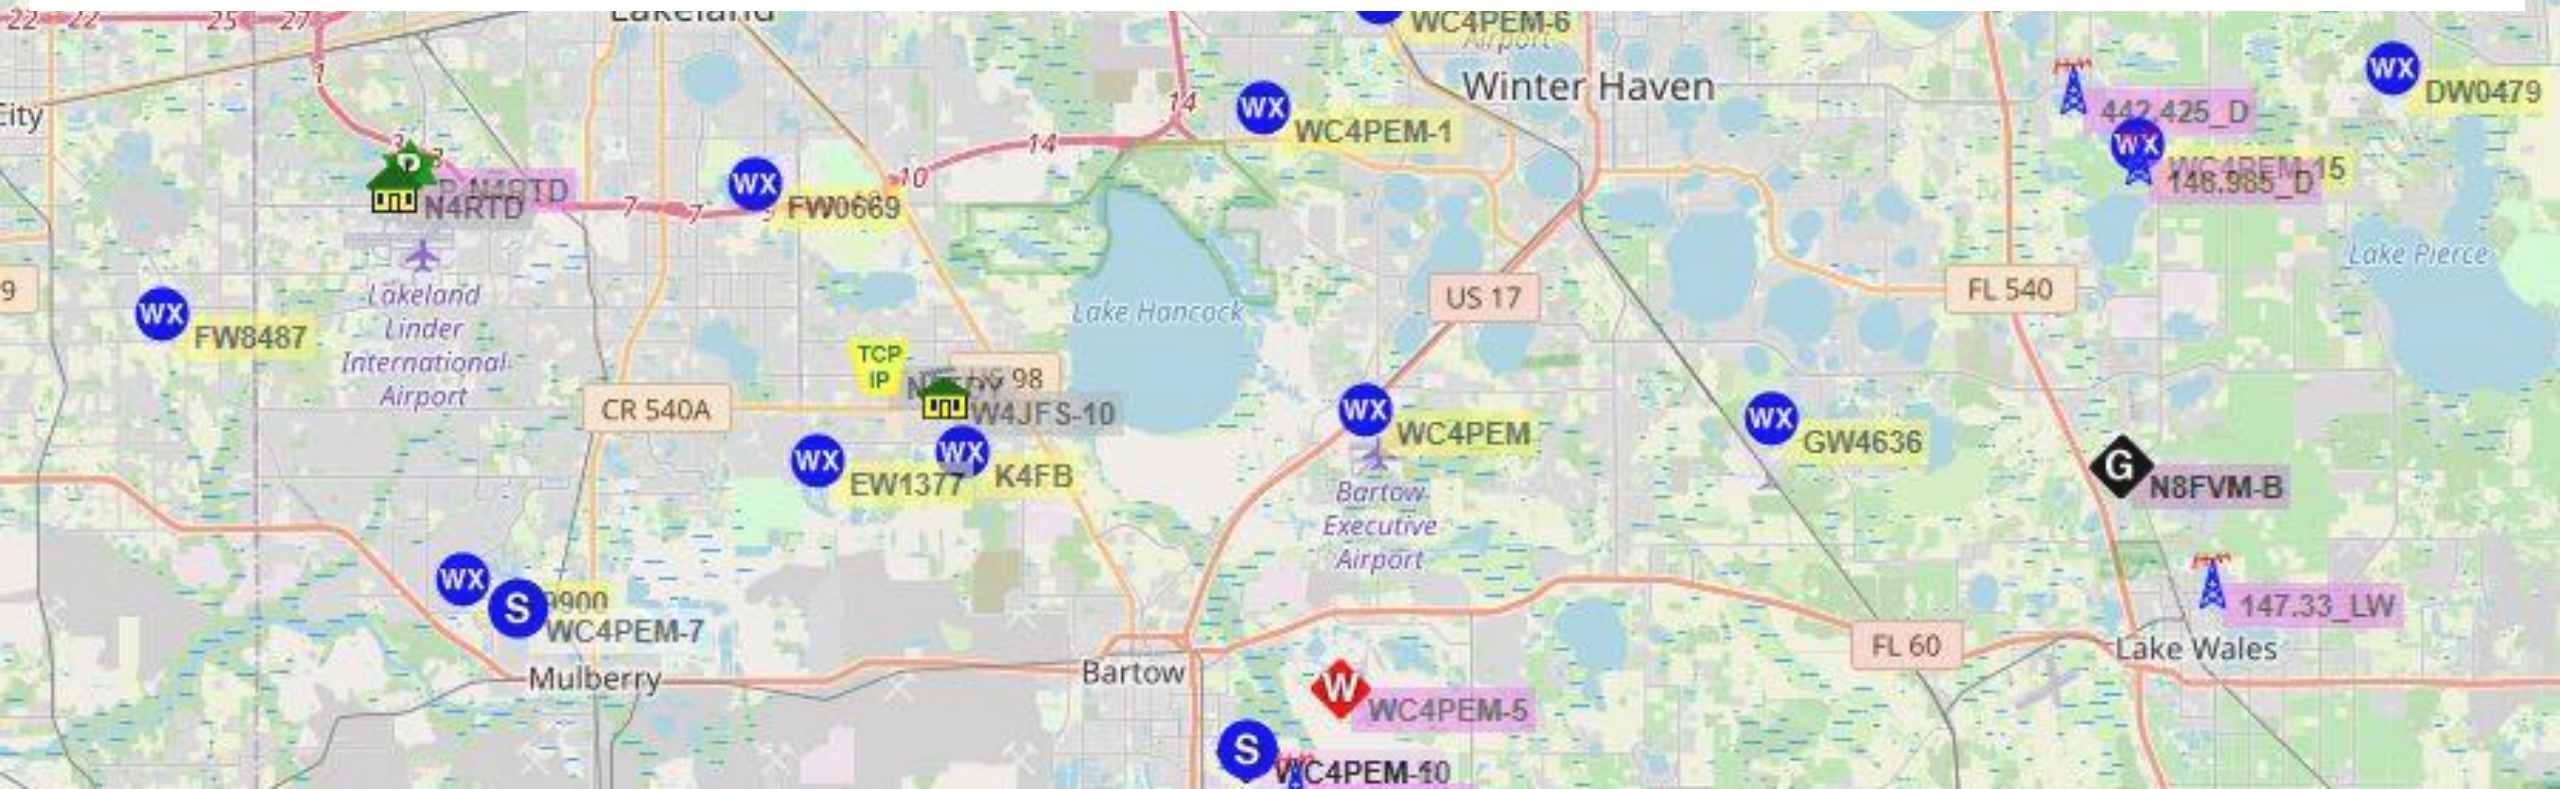

The basics:

The Automatic Packet Reporting System is an amateur radio-based system for real time tactical digital communications in the world.

Not Just For Tracking!

What is APRS?

APRS data is typically broadcast on a single shared frequency to be repeated locally by area relay stations and digipeaters.

What is APRS?

Data can be sent to the **APRS Internet System (APRS-IS)** servers via an **internet connected receiver (i-gate)** and distributed globally.

What is APRS?

Shared information can contain global coordinates, altitude, speed, heading, text messages, alerts, announcements, and bulletins.