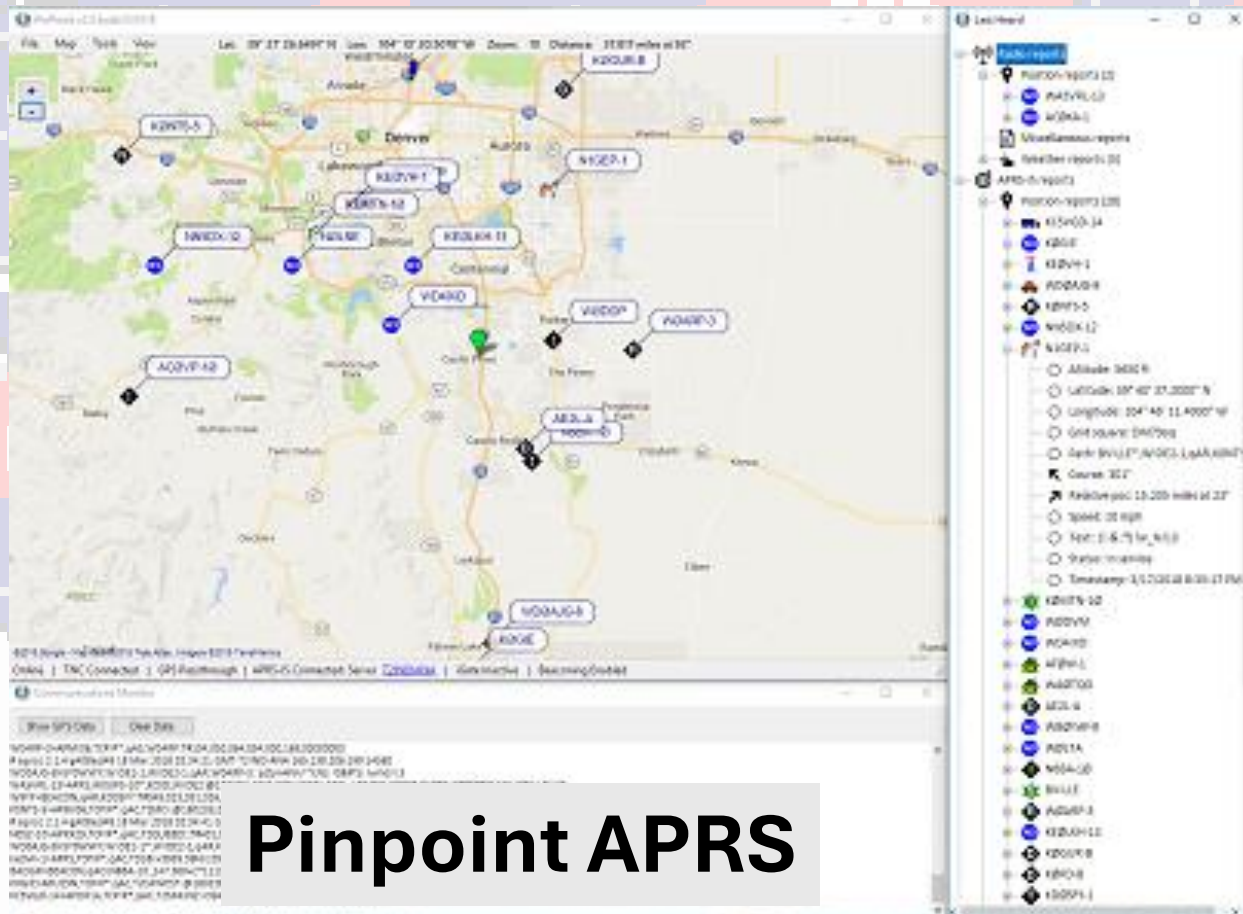

How Can You Join The APRS Community?

With a computer or a cell phone app.

Pinpoint APRS