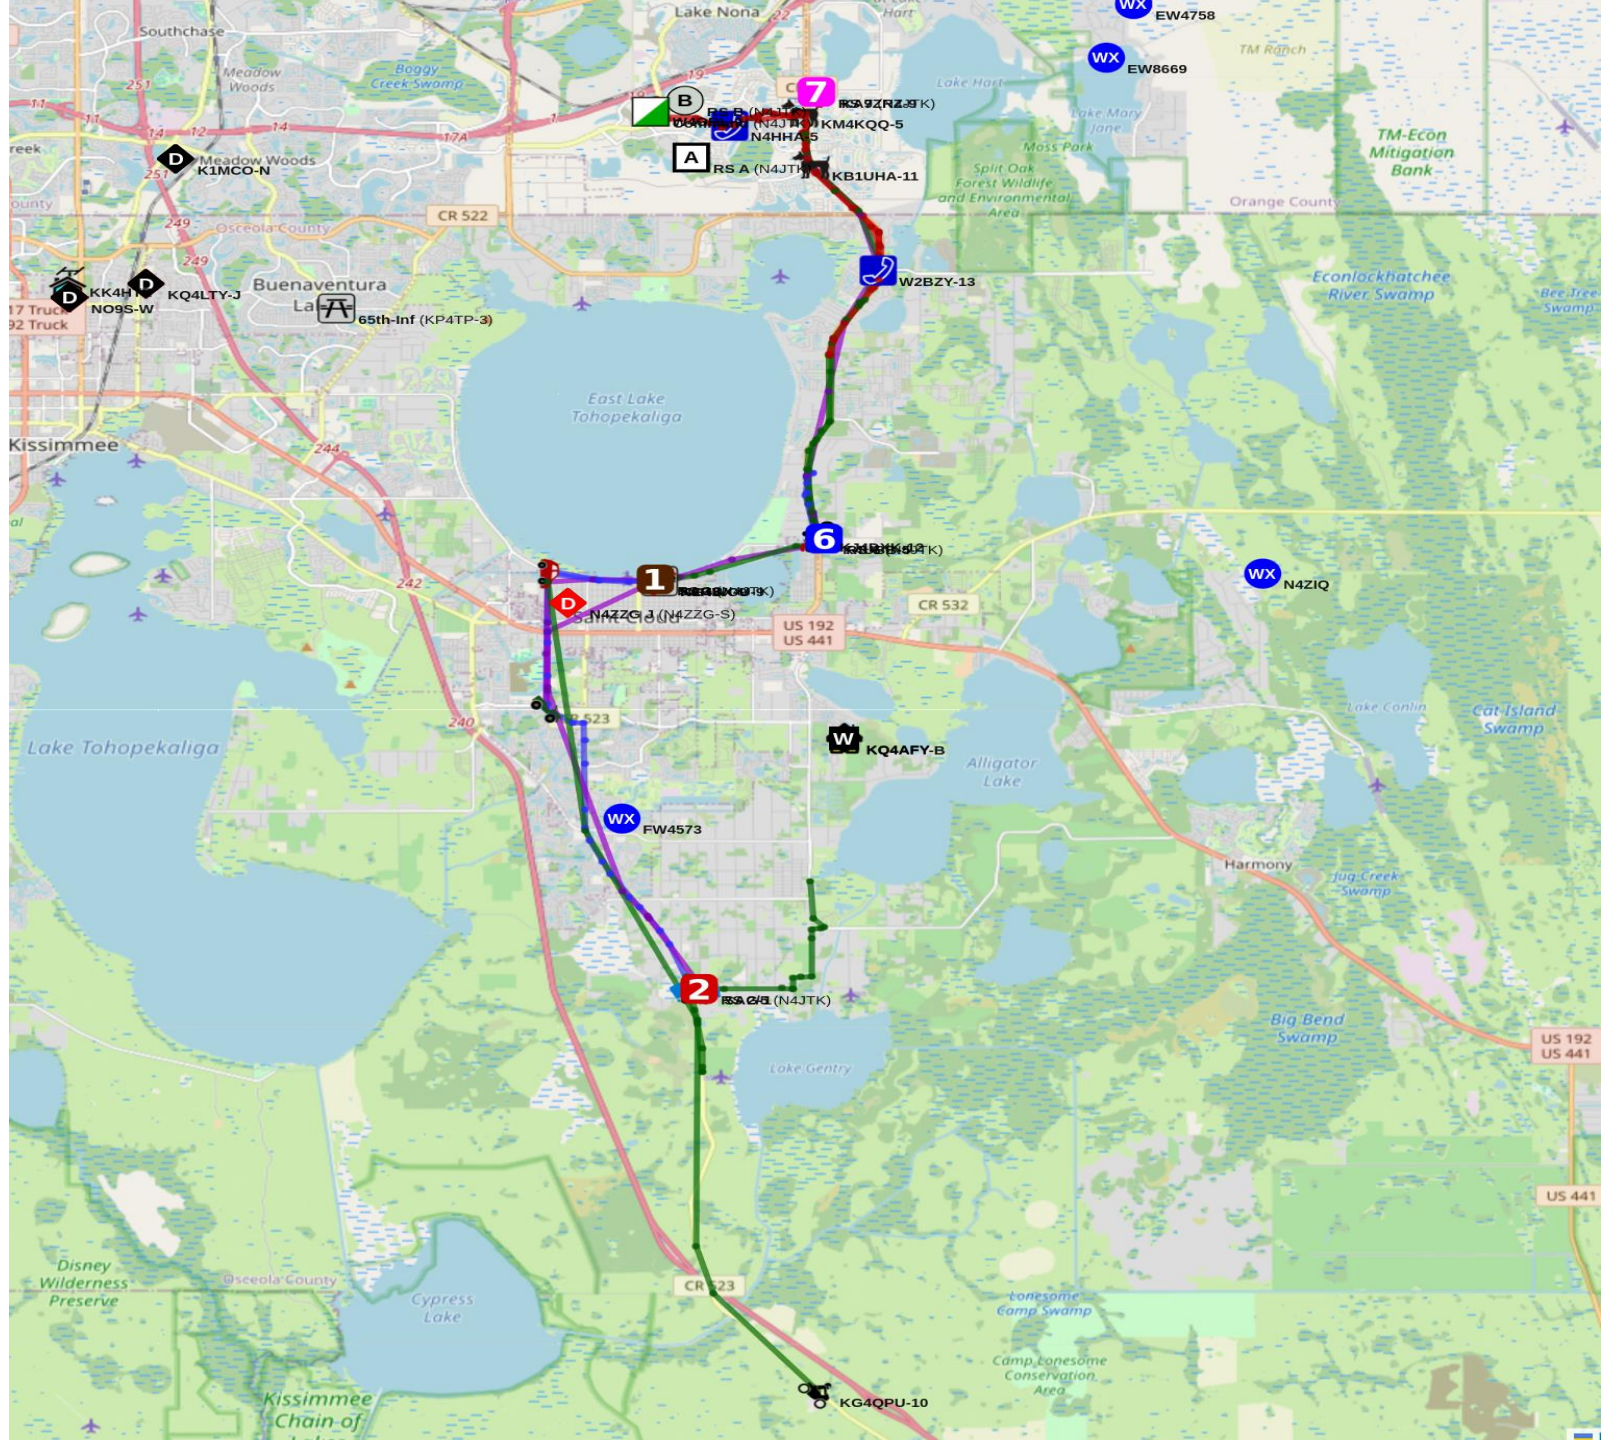

Tour de Cure

March 24th 2024

Net control or officials
can track positions of
assets.