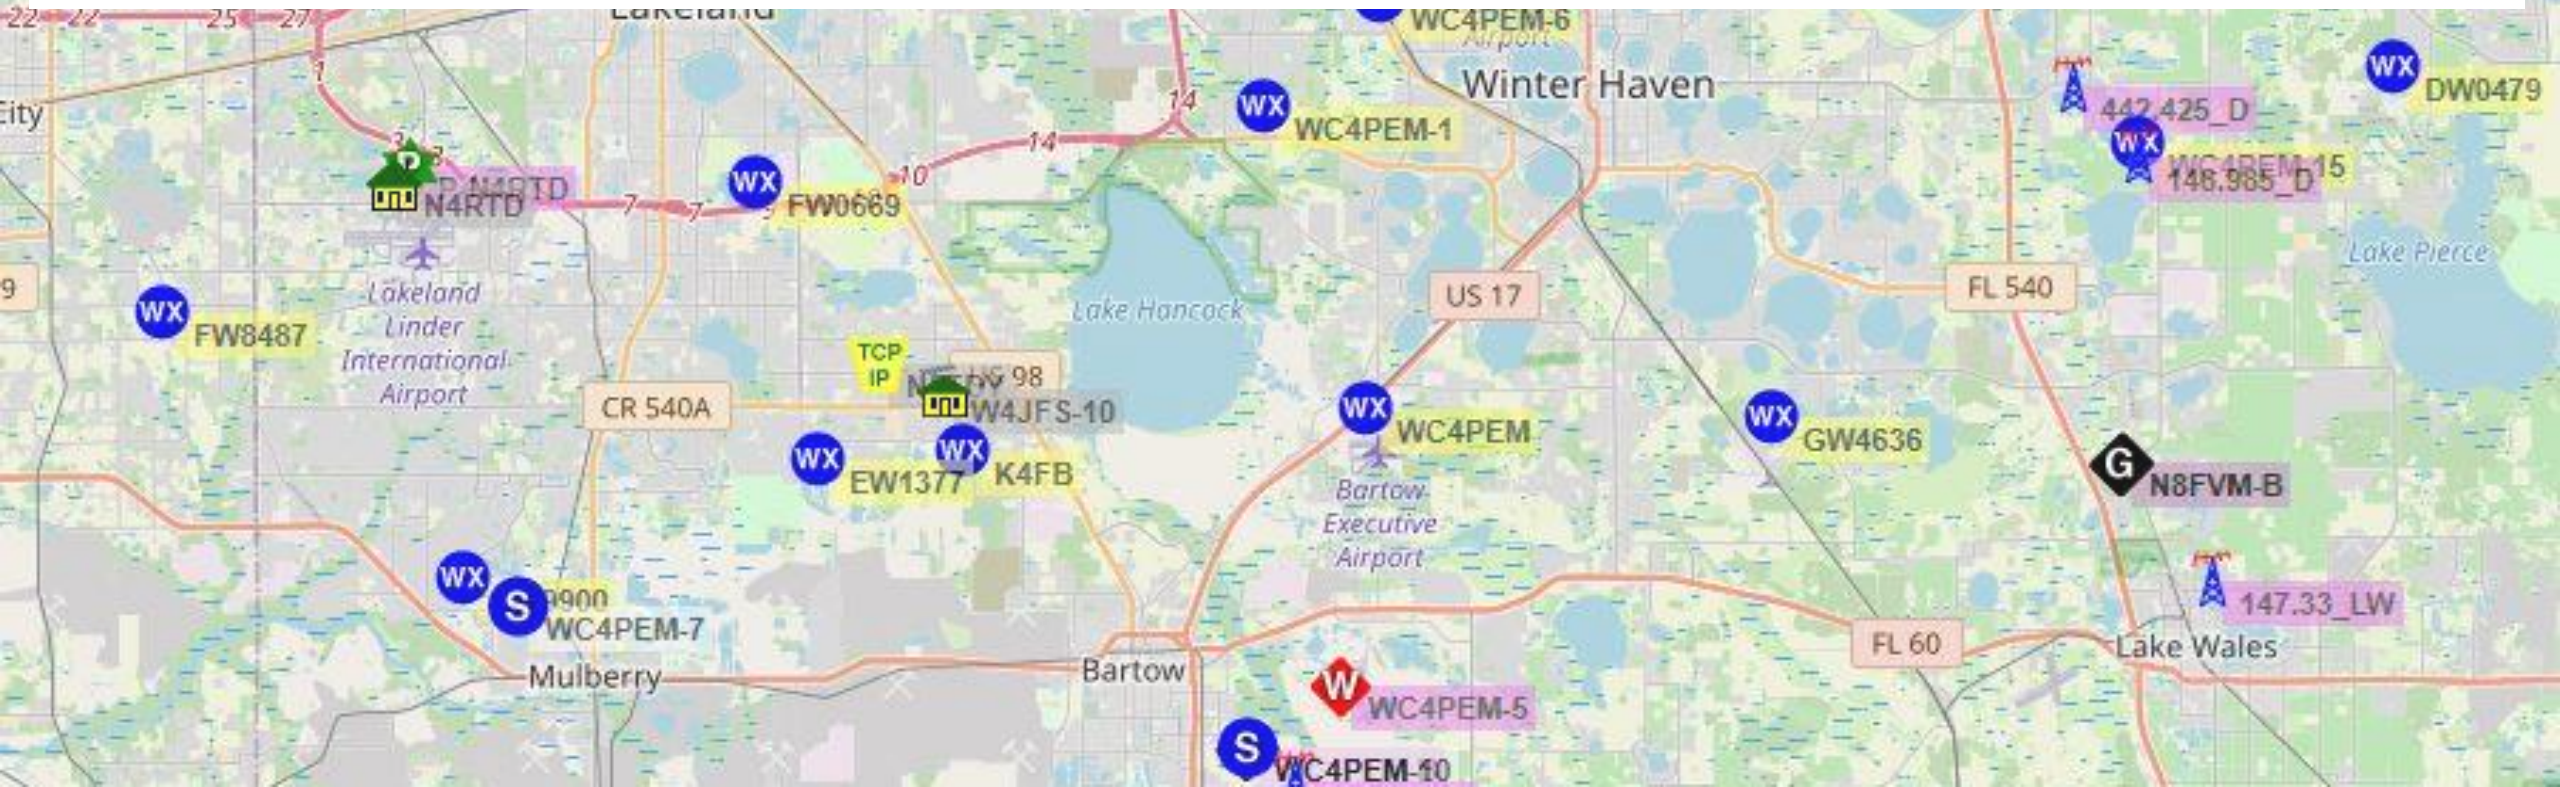

What is APRS?

Data can be sent to the **APRS Internet System (APRS-IS)** servers via an **internet connected receiver (i-gate)** and distributed globally.

What is APRS?

Shared information can contain global coordinates, altitude, speed, heading, text messages, alerts, announcements, and bulletins.